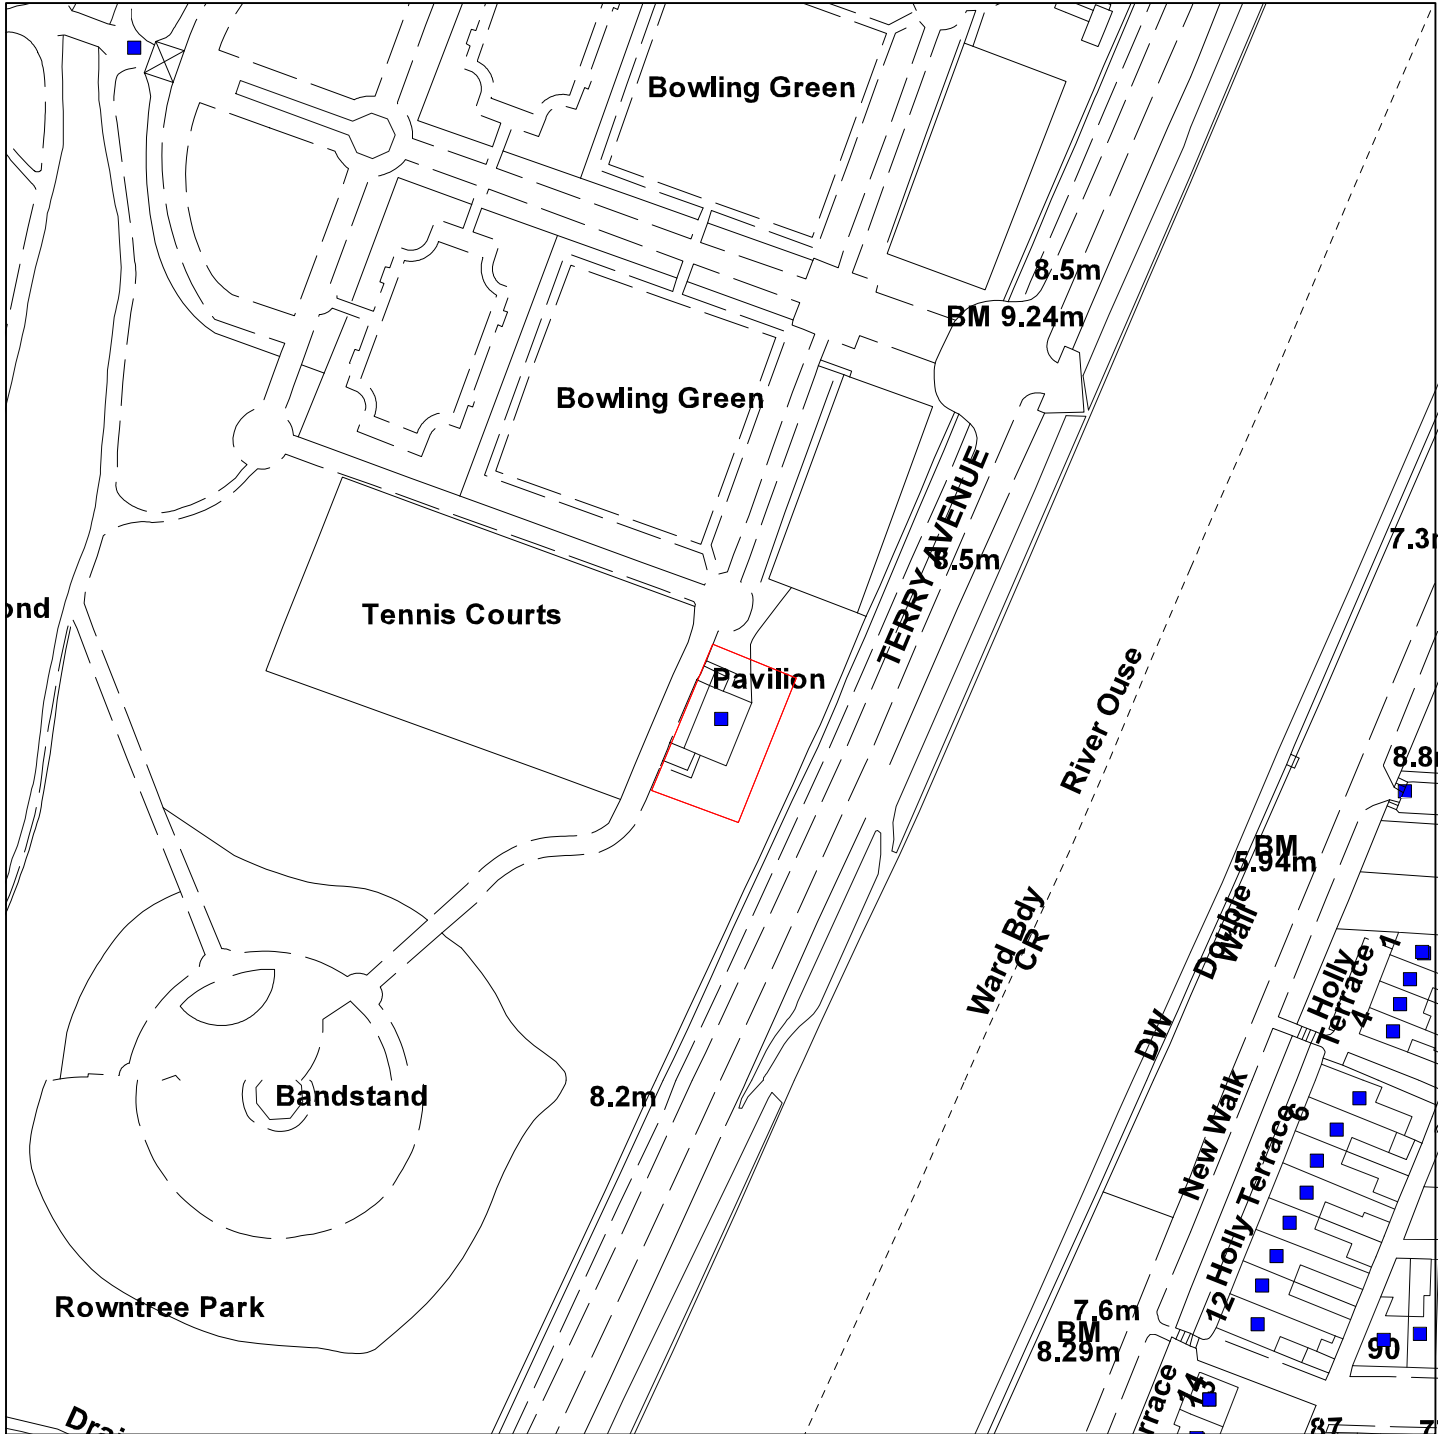

# Pavilion, Rowntree Park, Terry Avenue

09/00072/FUL

GIS by ESRI (UK)

Scale : 1:1250

Reproduced from the Ordnance Survey map with the permission of the Controller of Her Majesty's Stationery Office © Crown Copyright 2000.

Unauthorised reproduction infringes Crown Copyright and may lead to prosecution or civil proceedings.

Produced using ESRI (UK)'s MapExplorer 2.0 - <http://www.esriuk.com>

<b>Organisation</b>	City of York Council
<b>Department</b>	Planning and Sustainable Development
<b>Comments</b>	Application Site
<b>Date</b>	09 March 2009
<b>SLA Number</b>	Not Set